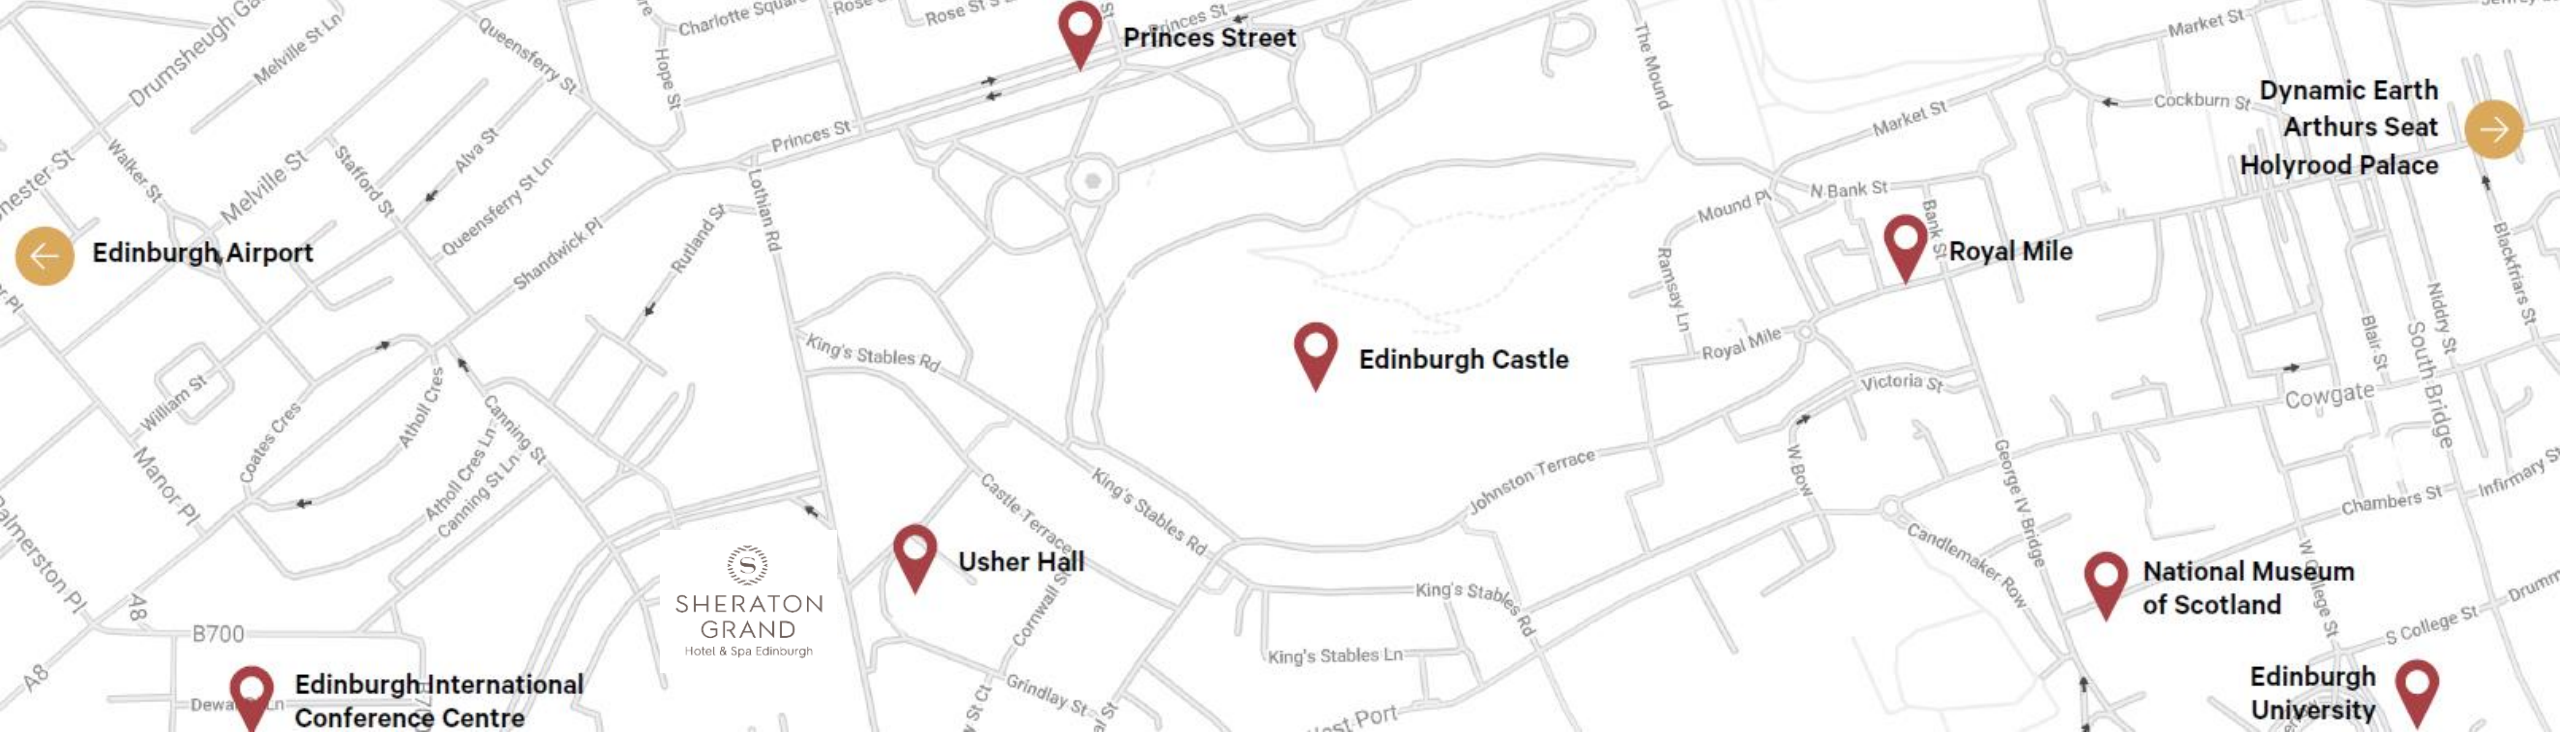

SHERATON

EST. 1937

Sheraton Grand Hotel & Spa, Edinburgh

Sheraton Grand Hotel & Spa, Edinburgh is a 5* luxury hotel located in the heart of Edinburgh, a UNESCO World Heritage City.

Key Differentiators:

- Largest 5* hotel in Edinburgh
- Modern Scottish luxury
- Purpose built- consistency of bedroom product
- Scotland's leading city-centre spa
- Largest Meeting & Event Space in a hotel